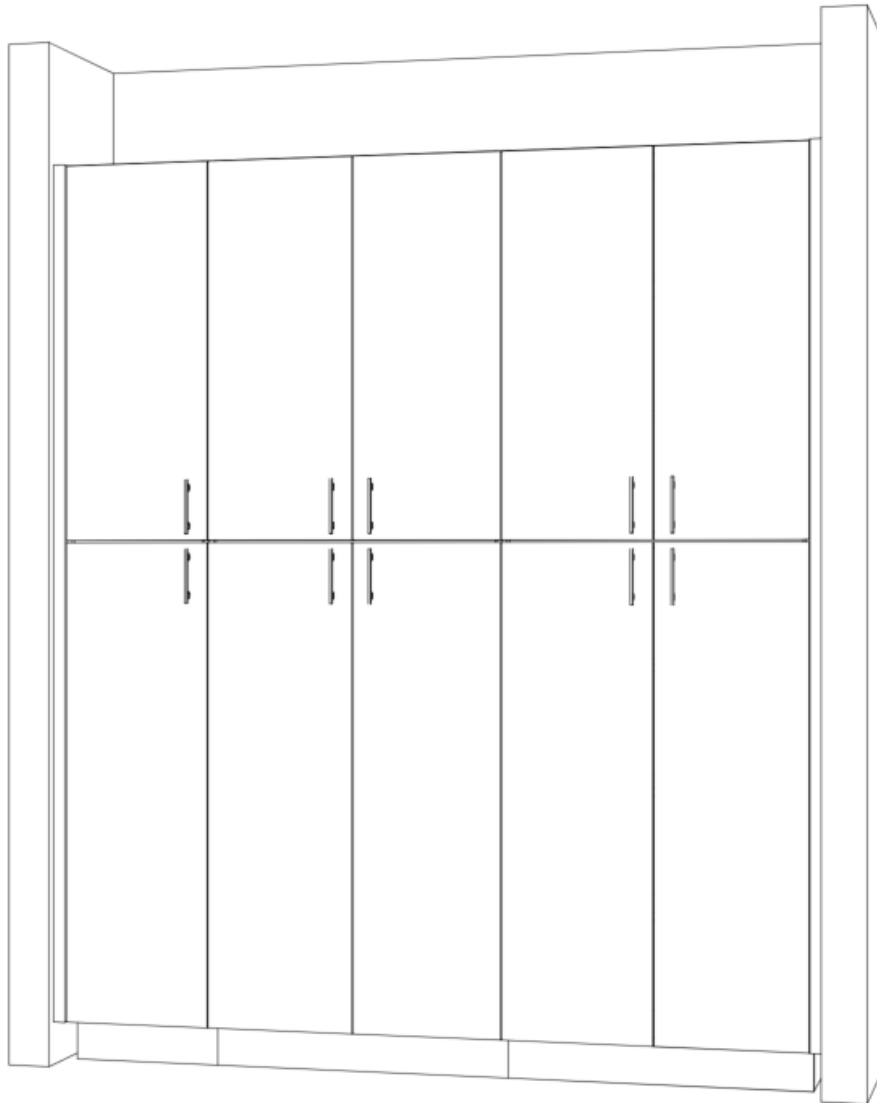

UPGRADE YOUR FINISHES

UPGRADE KITCHEN ALCOVE

Unit 1 Only

Unit 1 Kitchen Alcove Option - Pantry Cabinets

Full-wall Pantry Cabinets