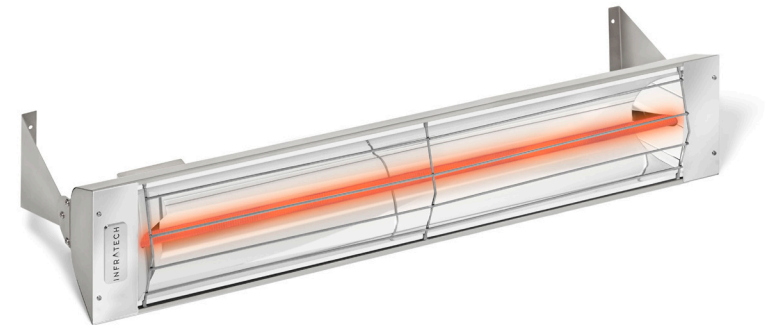

ADD DUAL ELEMENT HEATERS TO OUTDOOR LIVING SPACE

Infratech W-Series Comfort Heaters

Add the warmth of Infratech W-Series Comfort Heaters. Two 39" single element stainless steel heaters will be added to your outdoor living space. Heaters have separate switches for added convenience.