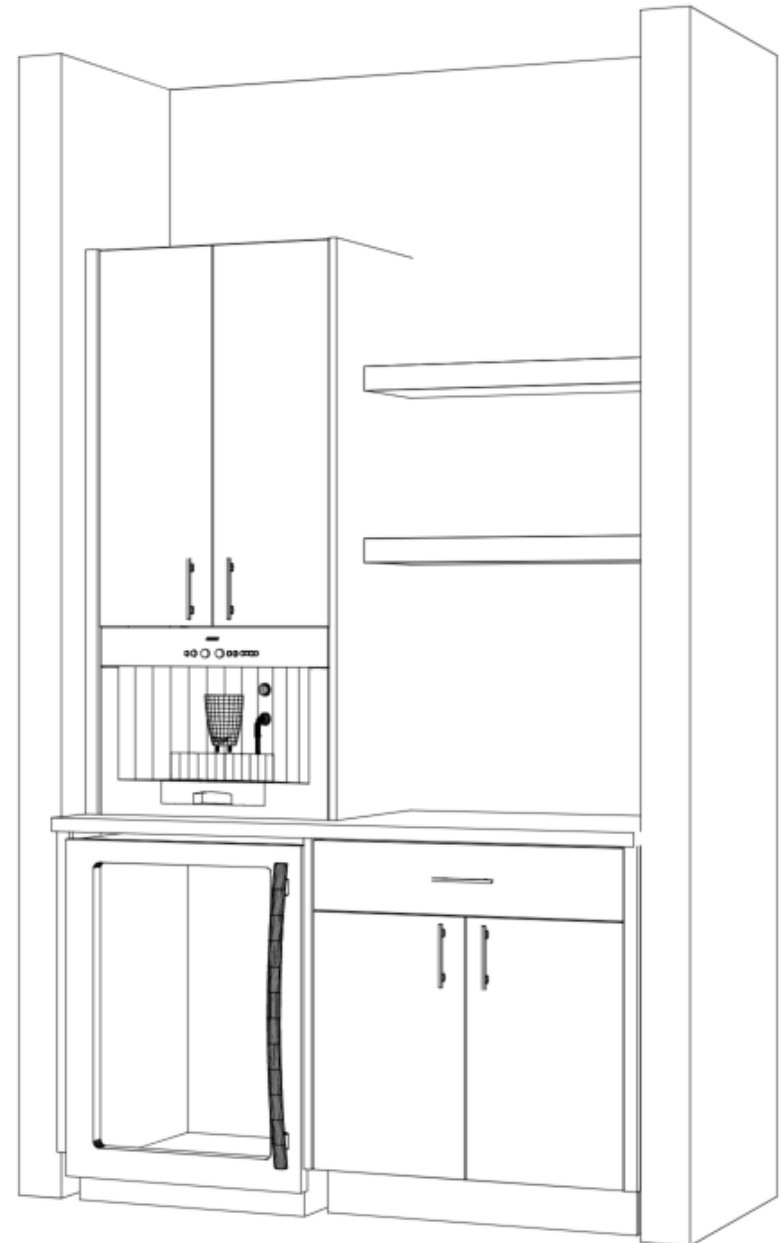

Dining Room Alcove Option #2 - Desk

Desk with drawers, quartz countertops, 40" uppers

UPGRADE YOUR FINISHES

UPGRADE DINING ROOM ALCOVE

Units 1, 2, 4, 5

Dining Room Alcove Option #3 - Coffee Bar

Base Cabinet and upper cabinet with 24" undercounter fridge rough-in, 24" built-in espresso machine rough-in, quartz countertops, and floating shelves (coffee machine and undercounter fridge not included)