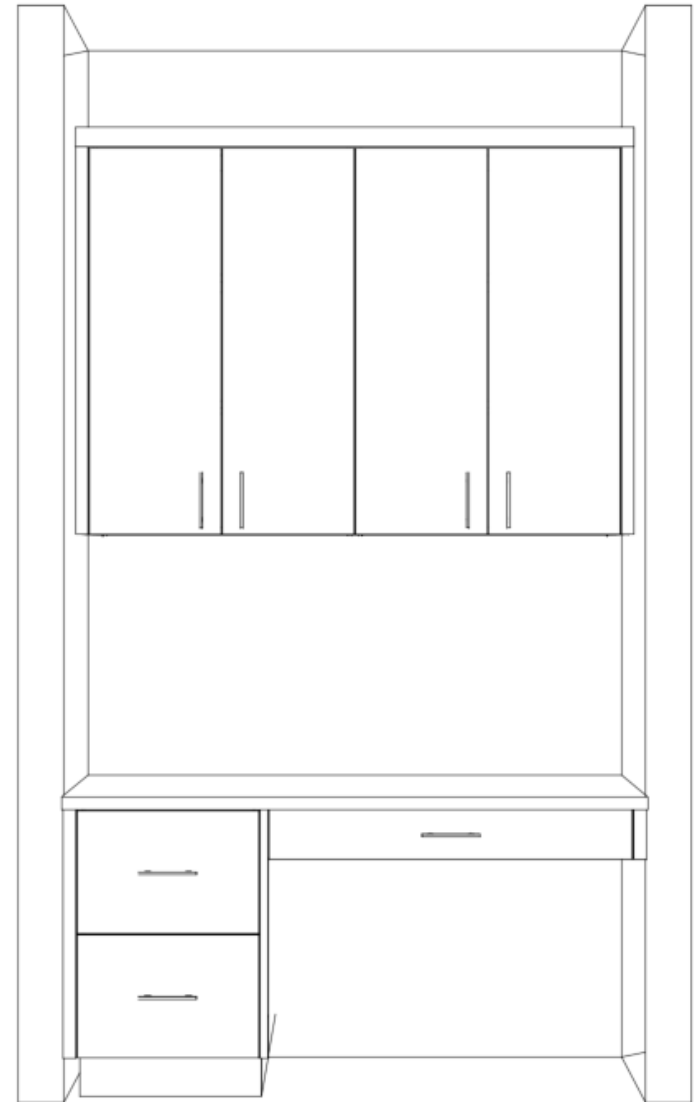

UPGRADE YOUR FINISHES

UPGRADE DINING ROOM ALCOVE

Units 1, 2, 4, 5

Dining Room Alcove Option #1 - Bar

Base Cabinet with 24" undercounter fridge rough-in, quartz countertops, and floating shelves (undercounter fridge not included)