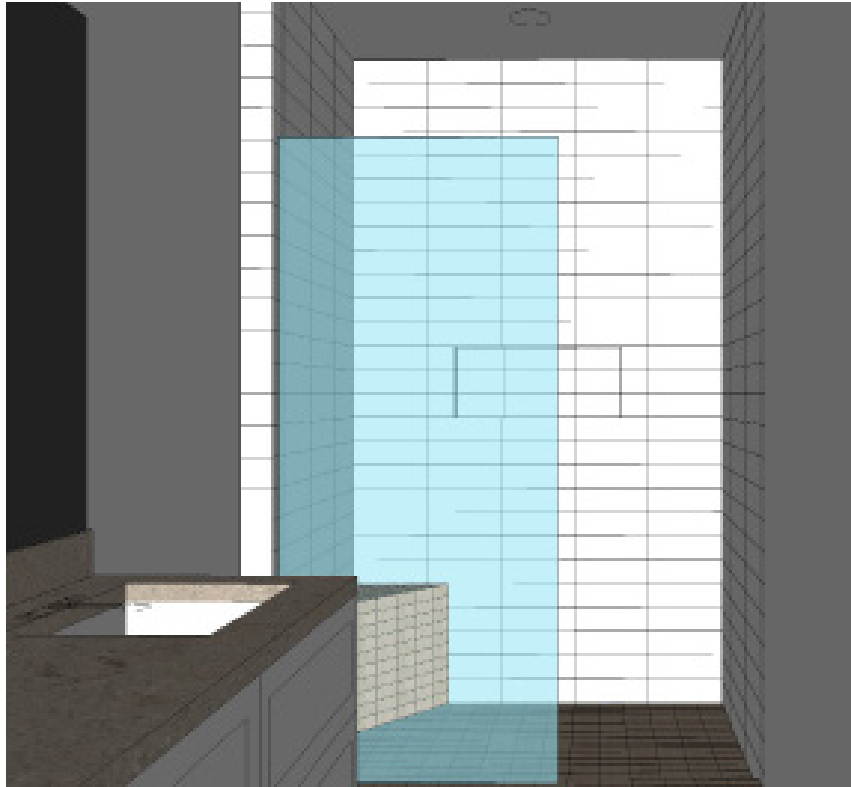

UPGRADE YOUR FINISHES

UPGRADE ENSUITE BATHROOM FIXTURES

Tiled Corner Shower Seat
18" x 18"

Upgrade Showerhead
Upgrade to Moen Velocity Dual Function 8" Rainhead,
in Polished Chrome

Upgrade or Add Hand Shower