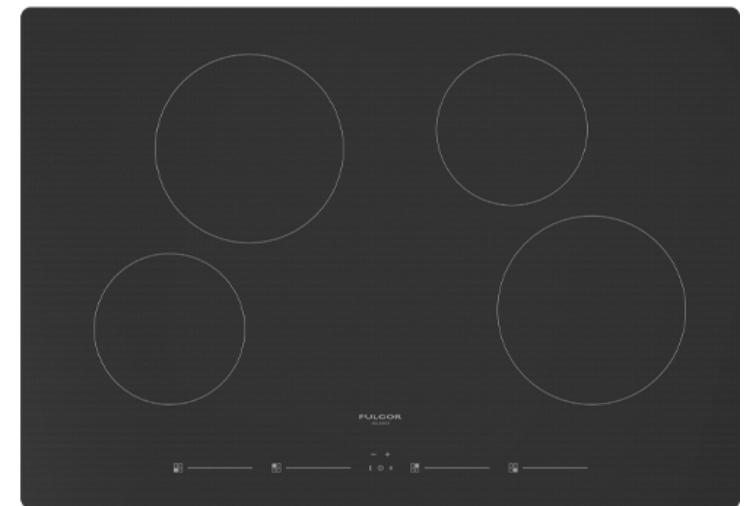

Classic Italian Design

- Italian design principles inform the style, function and performance of this series, creating a classic yet versatile cooktop

FULGOR
MILANO

Visit: WWW.FULGOR-MILANO.COM
for complete product specifications