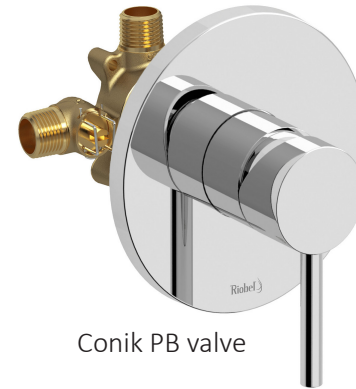

Built-in Shelf

Schluter SHELF-E in brushed stainless steel, floral pattern

Ensuite Bathroom Shower Enclosure

Tiled shower walls, tiled floor with point drain, glass splash guard

(pictured with optional Moen Velocity dual-function rainhead upgrade)

PLUMBING FIXTURES

BATHROOM FIXTURES

Bathroom Tub Shower Enclosure
Hytec Bathcove 60" 1-Piece Tub Shower Enclosure

Riobel Trim Set for Tub & Shower in Chrome

Eco 3-Jet showerhead

Conik PB valve

Tub spout with diverter

PLUMBING ACCESSORIES

Ensuite & Main Bathroom Accessories
Taymor Astral Bathware Set, in Polished Chrome

Towel Bar

Bathroom Tissue Holder

Towel Ring

Robe Hook

BATHROOM ACCESSORIES

Shower Rod
Moen Adjustable Curved Shower Rod, in Chrome